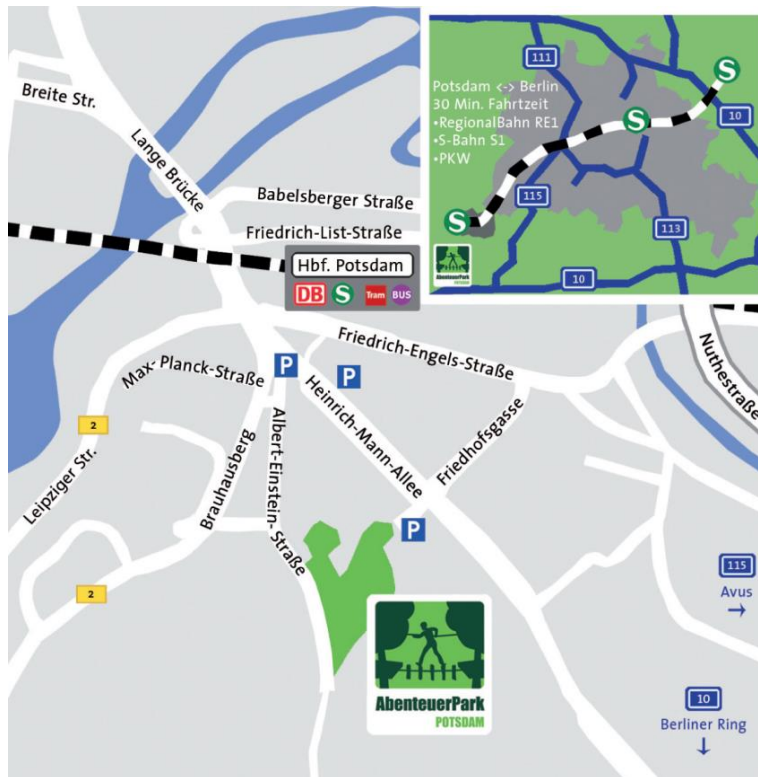

Directions

AbenteuerPark Potsdam

Seite 1 von 1

How to find us

Arriving by train

Get out at Potsdam main station and take the exit marked "Heinrich-Mann-Allee". Follow the blue signs in the direction of "Telegrafenberg" and turn into Albert-Einstein-Straße. It is a 10-minute walk to the Adventure Park Potsdam.

Arriving by car

Drive in the direction of "Potsdam Zentrum". At Potsdam main station turn into the street Brauhausberg (B2 Beelitz) then turn left into Albert-Einstein-Straße, which takes you directly to the Adventure Park. A limited number of parking spaces are available at the Adventure Park free of charge. Additional parking is available at Potsdam main station.